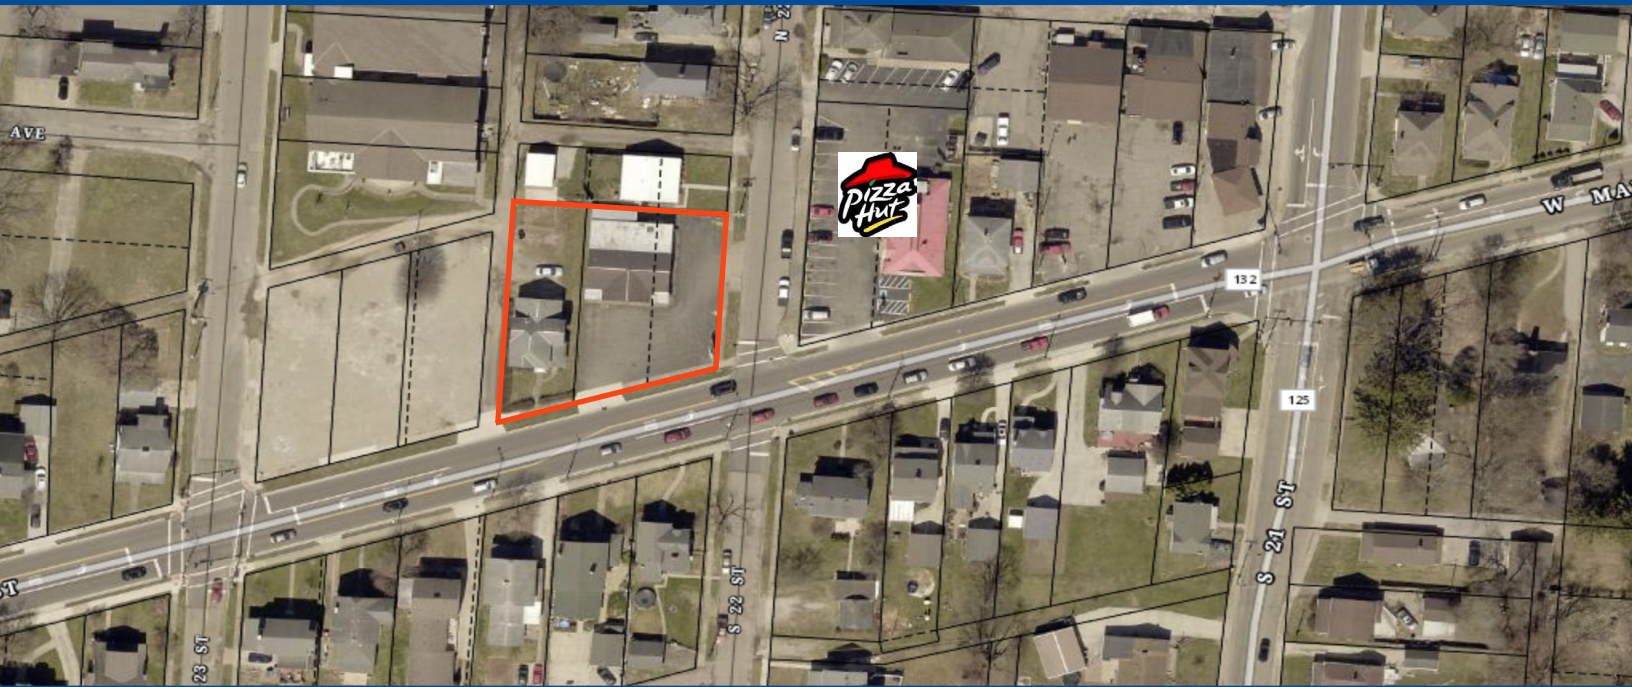

SHAI

Commercial Real Estate Ltd.
Brokerage, Development, Management
www.shaicommercial.com

For Sale/Lease

\$440,000/12.00 PSF

786-790 W. Main Street, Newark, Ohio, 43056

- 2,600 +/- SF Commercial Building and Two Story Home
- Home is Leased until June 2020 at \$700/Month
- +/- 0.38 Acres split between two lots (+/- 0.14 & +/- 0.24 Acres)
- Parcel Numbers 054-245991-00.000 & 054-239886-00.000