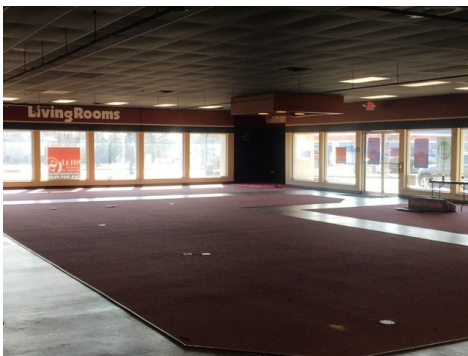

Lease Rate  
**\$6,500 Monthly NNN**

- 6,000 SF Freestanding Building
- Great Retail Space
- Zoned Commercial- CC Community Commerce District
- Many New Updates to Building Including a New HVAC System in 2014
- Over Head Garage Door in Rear of Building
- Condo Fees are \$300.00 Monthly
- Average Daily Traffic Count 33,466 (2016)
- Parcel ID# 060-005169-00